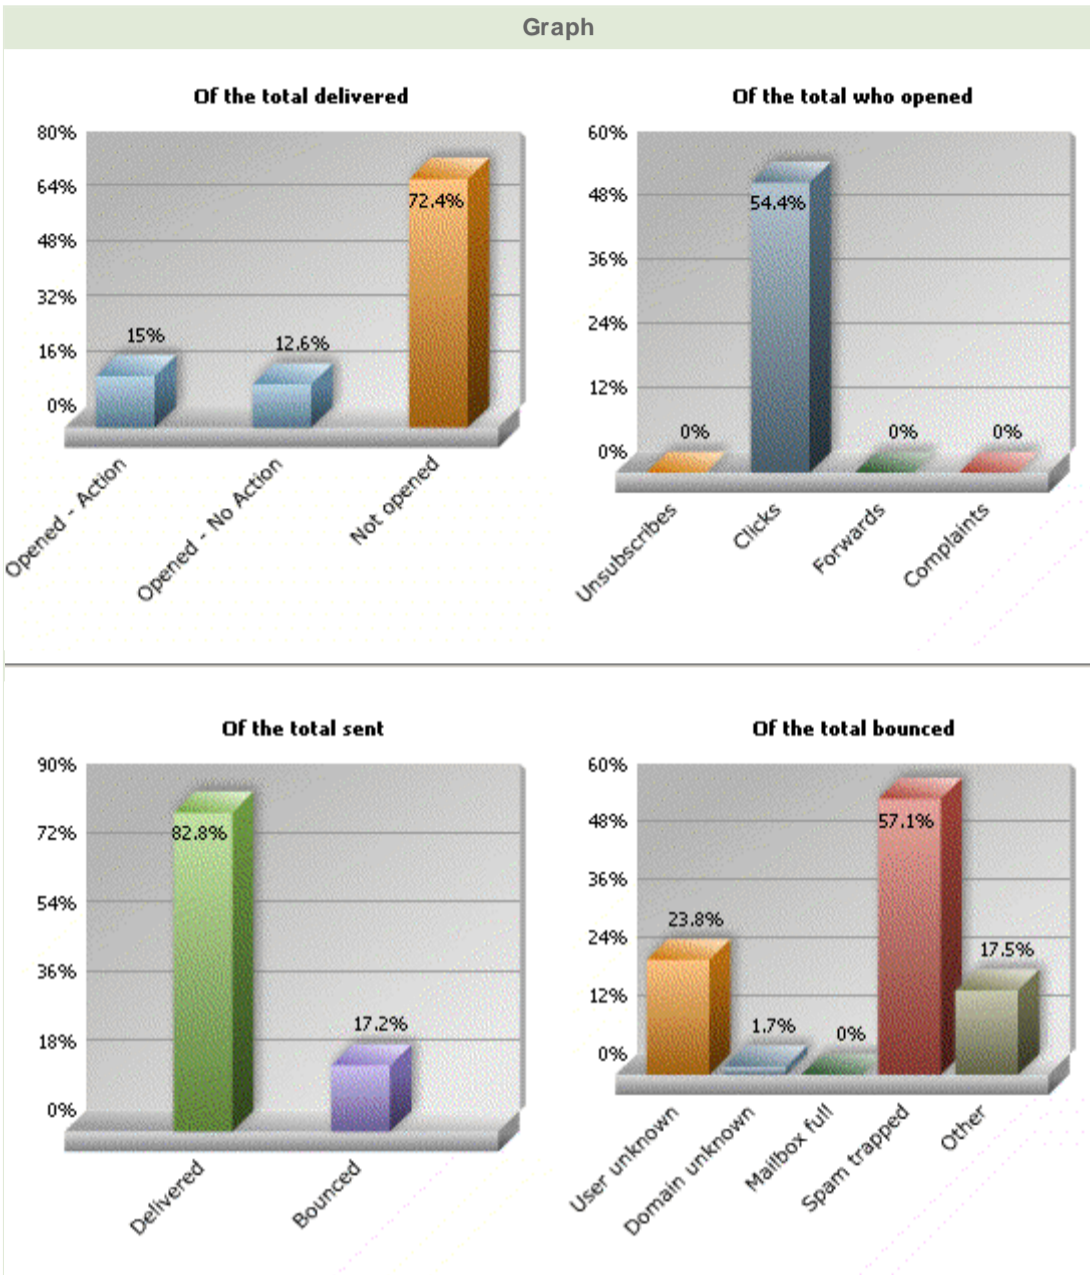

Details			
From name	Texas Association of Environmental Professionals	Newsletter	Annual Regulatory Update Meeting Announcement
From email	taep@taep.org	Mailing list	TAEP Mailing List
Subject	Annual Regulatory Update Meeting Announcement		
Start date	7/7/2008 8:33:37 AM	End date	7/8/2008 1:50:28 AM

Of the total delivered		
Opened	318	27.6%
Not opened	835	72.4%

Of the total who opened		
Unsubscribes	0	0%
Clicks	173	54.4%
Forwards	0	0%
Complaints	0	0%

Of the total sent		
Sent	1393	
Delivered	1153	82.8%
Bounced	240	17.2%

Of the total bounced		
User unknown	57	23.8%
Domain unknown	4	1.7%
Mailbox full	0	0%
Spam trapped	137	57.1%
Other	42	17.5%